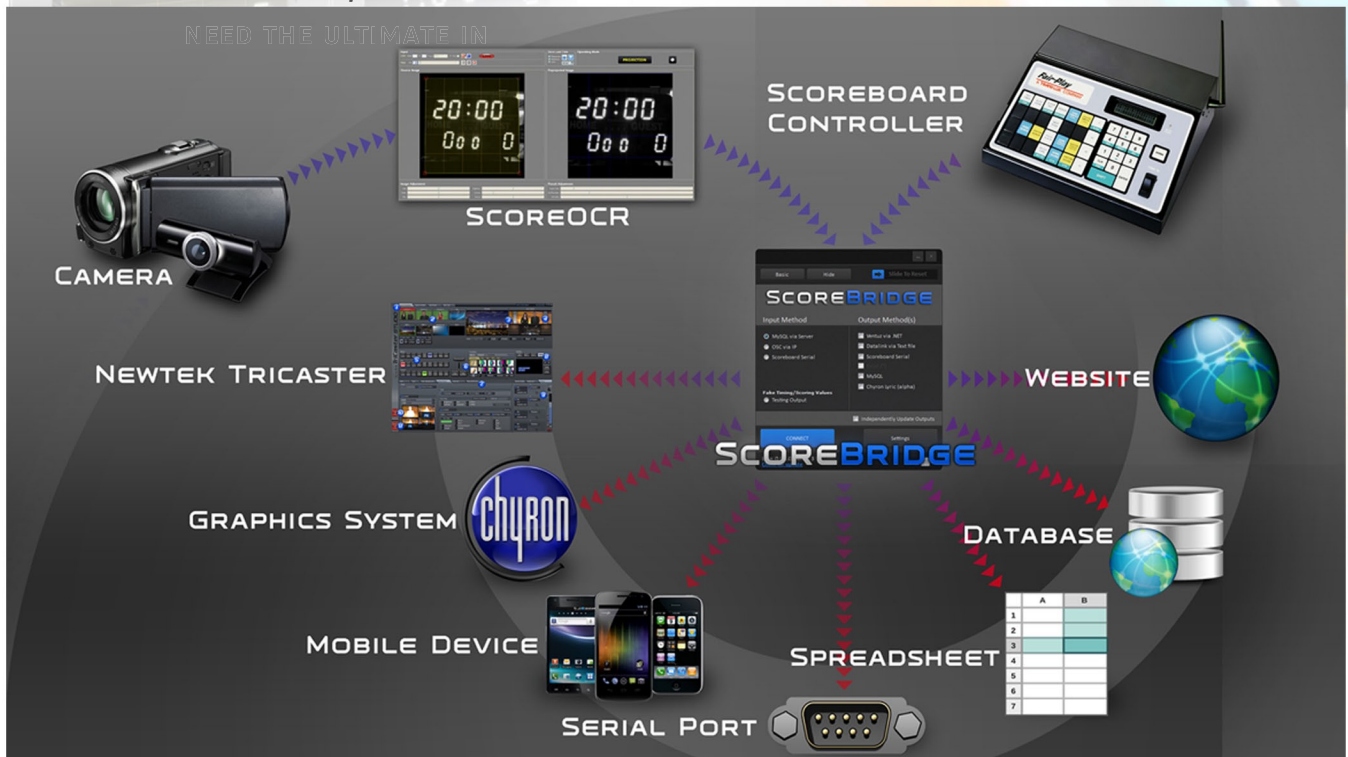

SCOREOCR

SCOREOCR™ IS THE PREMIER PRODUCT FROM GRAPHICS OUTFITTERS FOR INTEGRATING TIMING, SCORE AND GAME DATA INTO ANY SPORTING EVENT BROADCAST OR STREAM.

UTILIZING OPTICAL CHARACTER RECOGNITION, SCOREOCR™ 'READS' THE CHARACTERS RIGHT OFF THE SCOREBOARD WITH ANY SD OR HD CAMERA, WITH ACCURACY GREATER THAN 1/10TH OF A SECOND!

SET-UP IS FAST, EASY AND INTUITIVE. AVAILABLE IN 1 OR 2 INPUT VERSIONS*

[DELIVER DATA TO ANY GRAPHICS SYSTEM, HANDHELD DEVICE, WEBSITE, SPREADSHEET OR DATABASE VIA ETHERNET LAN, SERIAL OR IP.]

THE DATASTREAM FROM SCOREOCR™ IS TRANSCODED THROUGH THE INCLUDED SCOREBRIDGE™ APPLICATION, AND DELIVERED TO THE RENDERER OR DISTRIBUTION PLATFORM OF YOUR CHOICE.

DATA CAN BE SENT DIRECTLY TO NEWTEK™ LIVETEXT™, CHYRON™, COMPIX™, SCOREBOX™, TV-GRAPHICS™ AND SPORTS MEDIA™.

WANT TO GIVE YOUR AUDIENCE THE ULTIMATE VIEWING EXPERIENCE? THEN COMBINE SCOREOCR WITH OUR SPORTS GRAPHICS DESIGN APPLICATION, SCOREHD.

NEED THE ULTIMATE IN PORTABILITY? CHECK OUT OUR SINGLE INPUT LAPTOP VERSION, SCOREOCR™-USB3.0.

ALSO AVAILABLE WITH VIRTUAL "DAKTRONICS" COMPATIBLE DATA FEED

ELIMINATES THE NEED FOR A "CLOCK CAM" AND AVOID OPERATOR KEYING ERRORS WHILE MAINTAINING TOTALLY ACCURATE ON-SCREEN SCORE AND TIMING DATA!