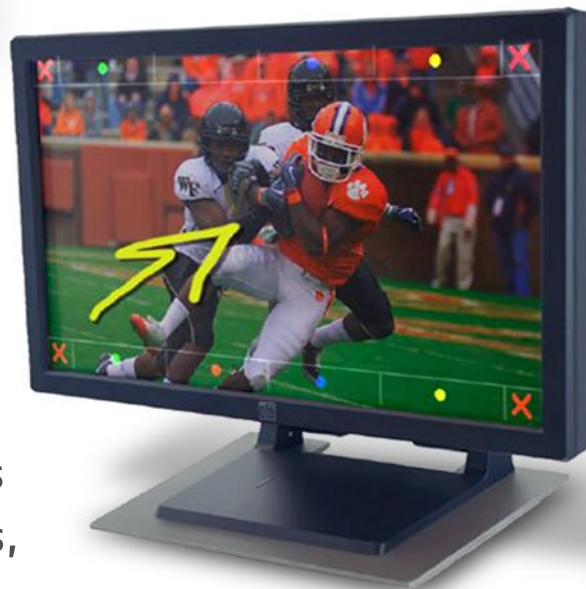

## HD/SD TELESTRATOR

- MULTI-FORMAT HD/SD-SDI
- SELF CONTAINED
- DISCRETE KEY AND FILL OUTPUTS
- SIMPLIFIED OPERATOR INTERFACE
- FINGER OR STYLUS OPERATION

**SKETCHHD™ IS THE INTEGRATED TOUCHSCREEN TELESTRATOR DESIGNED FOR WINDOWS 7. SKETCHHD™ PROVIDES SIMPLE OPERATION AND WORKFLOW INTEGRATION DUE TO ITS INTUITIVE USER INTERFACE. PERFECT FOR OPERATORS FAMILIAR WITH LEGACY ANALOG TELESTRATION SYSTEMS.**

**THE TOUCHSCREEN CAN BE USED WITH FINGER OR STYLUS CONTROL OF LINE THICKNESS, COLOR, AND FEATURES SUCH AS SPOTLIGHT.**

SKETCHHD™ SUPPORTS MOST COMMON BROADCAST FORMATS AND FRAME RATES IN BOTH 4:3 AND 16:9 ASPECT RATIOS.

SKETCHHD™ HAS SD/HD-SDI IN AND SD/HD-SDI KEY AND FILL OUTPUTS, FEATURING INSTANT CLEAR & QUICK CHANGE COLOR & BRUSH SIZE BUTTONS AT THE TOUCHSCREEN/ OPERATOR LOCATION, SATISFYING THE MOST DEMANDING TECHNICAL AND TALENT REQUIREMENTS.

INTEGRATED MONITOR SWITCHING CHANGES THE SCREEN INSTANTLY BETWEEN THE WINDOWS DESKTOP AND SKETCHHD™ ON THE BUILT-IN TOUCH SCREEN

SKETCHHD™ CAN ALSO BE OPERATED REMOTELY VIA HDMI AND USB FOR LARGE FORMAT TOUCHSCREENS. THUS PROVIDING TELESTRATION TOOLS FOR IN-STUDIO SOLUTIONS SUCH AS NEWS, SPORTS, AND ELECTIONS.