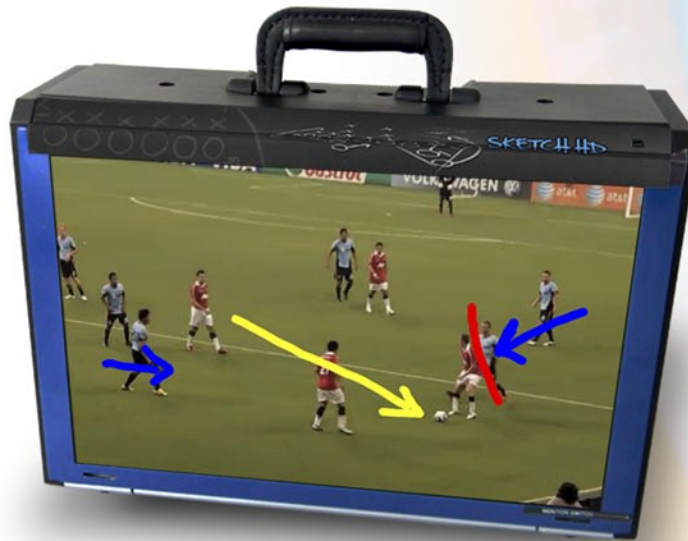

## HD/SD TELESTRATOR

- MULTI-FORMAT HD/SD-SDI
- SELF CONTAINED
- DISCRETE KEY AND FILL OUTPUTS
- SIMPLIFIED OPERATOR INTERFACE
- FINGER OR STYLUS OPERATION

**SKETCHHD™ IS THE INTEGRATED TOUCHSCREEN TELESTRATOR DESIGNED FOR WINDOWS 7. SKETCHHD™ PROVIDES SIMPLE OPERATION AND WORKFLOW INTEGRATION DUE TO ITS INTUITIVE USER INTERFACE. PERFECT FOR OPERATORS FAMILIAR WITH LEGACY ANALOG TELESTRATION SYSTEMS.**

**THE TOUCHSCREEN CAN BE USED WITH FINGER OR STYLUS CONTROL OF LINE THICKNESS, COLOR, AND FEATURES SUCH AS SPOTLIGHT.**

SKETCHHD™ SUPPORTS MOST COMMON BROADCAST FORMATS AND FRAME RATES IN BOTH 4:3 AND 16:9 ASPECT RATIOS.

SKETCHHD™ HAS SD/HD-SDI IN AND SD/HD-SDI KEY AND FILL OUTPUTS, FEATURING INSTANT CLEAR & QUICK CHANGE COLOR & BRUSH SIZE BUTTONS AT THE TOUCHSCREEN/ OPERATOR LOCATION, SATISFYING THE MOST DEMANDING TECHNICAL AND TALENT REQUIREMENTS.

INTEGRATED MONITOR SWITCHING CHANGES THE SCREEN INSTANTLY BETWEEN THE WINDOWS DESKTOP AND SKETCHHD™ ON THE BUILT-IN TOUCH SCREEN

SKETCHHD™ CAN ALSO BE OPERATED REMOTELY VIA HDMI AND USB FOR LARGE FORMAT TOUCHSCREENS. THUS PROVIDING TELESTRATION TOOLS FOR IN-STUDIO SOLUTIONS SUCH AS NEWS, SPORTS, AND ELECTIONS.